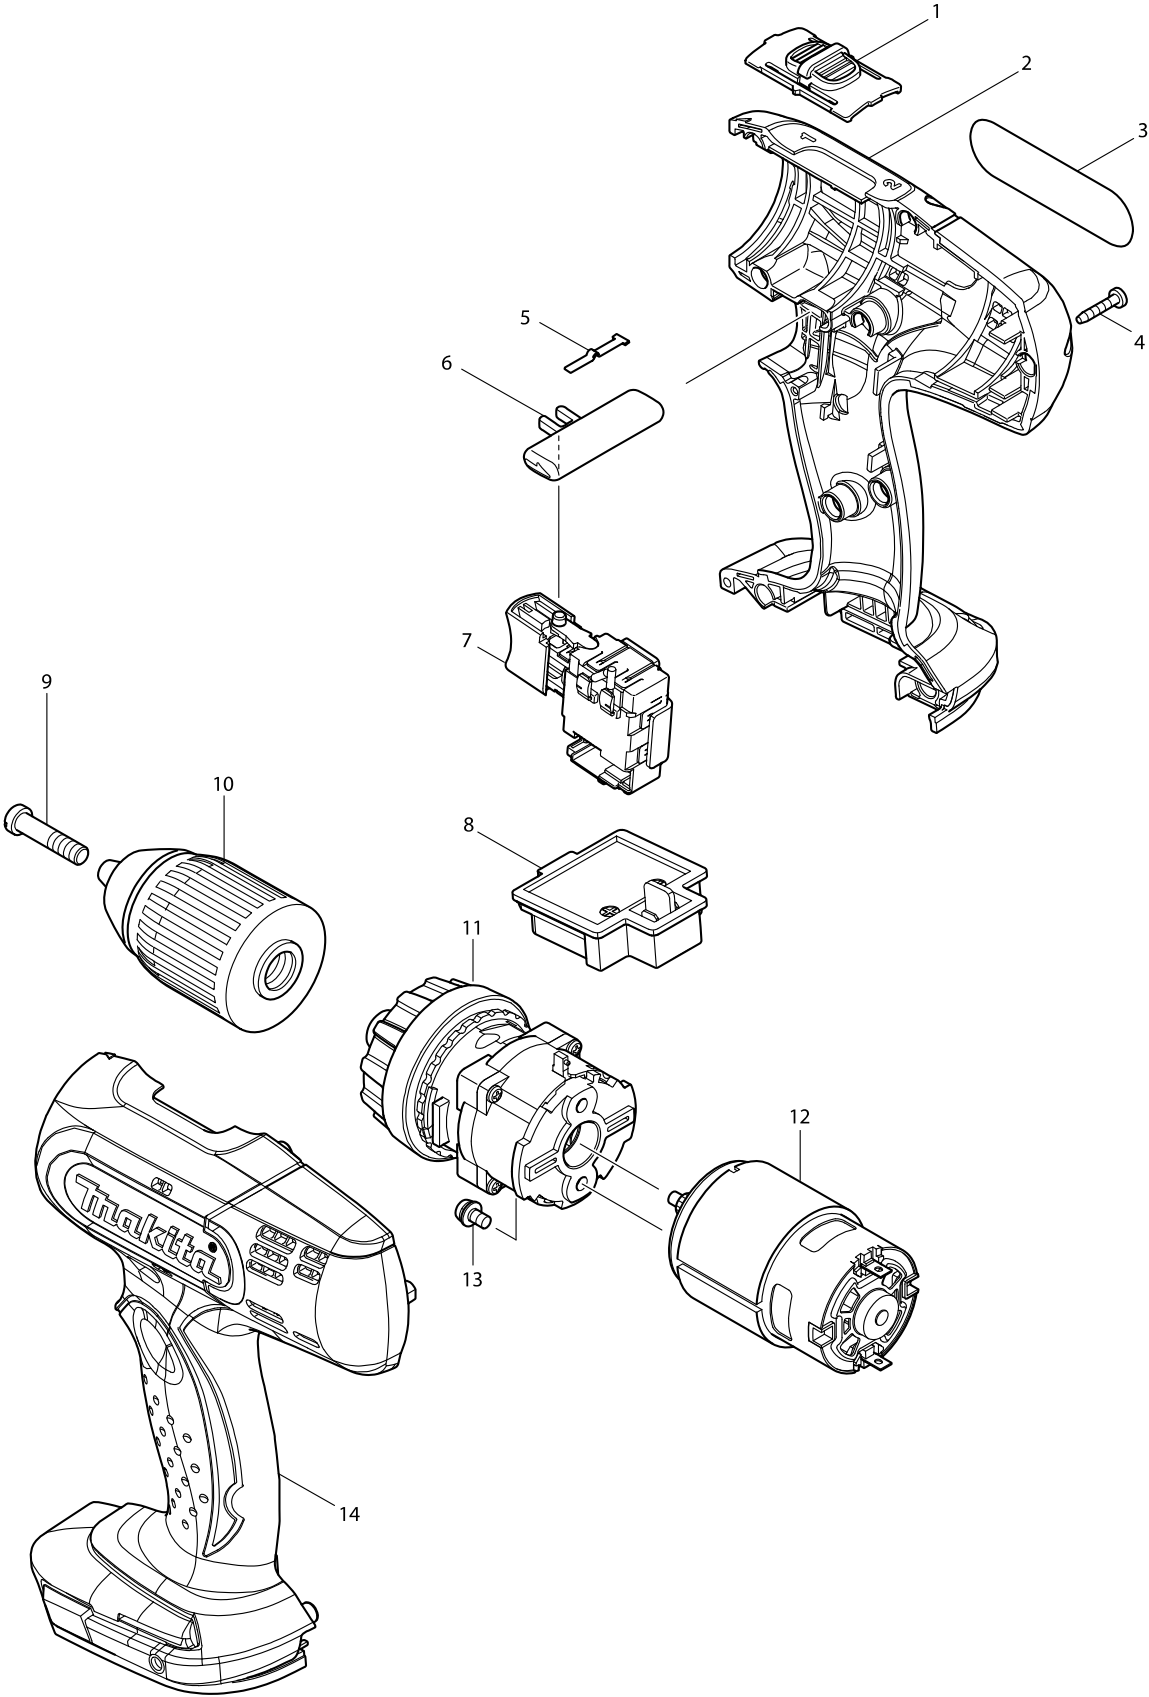

Model No. DDF453 CORDLESS DRIVER DRILL 13MM

Model No. DDF453 CORDLESS DRIVER DRILL 13MM

Item	Parts No.	Description	I/C	Qty	N/O	Opt. 1	Opt. 2	Note
001	125310-5	SPEED CHANGE LEVER ASS'Y		1				
C10	231433-0	COMPRESSION SPRING 4		2				
002	187363-2	HOUSING SET		1				
D10		INC. 14						
003	815G82-9	DDF453 NAME PLATE		1				
004	266130-9	TAPPING SCREW BIND PT 3X16		9				
005	232182-2	LEAF SPRING		1				
006	419250-0	F/R CHANGE LEVER		1				
007	632A23-2	SWITCH UNIT		1				
008	643852-2	TERMINAL		1				
009	251468-5	- FLAT HEAD SCREW M6X22		1				
010	766004-9	KEYLESS DRILL CHUCK 13		1				
011	125483-4	GEAR ASS'Y		1				
012	629937-8	DC MOTOR		1				
013	911108-4	PAN HEAD SCREW M4X8		2				
014	187363-2	HOUSING SET		1				
D10		INC. 2						
A01	784636-0	+- BIT 2-65		1				
A02G	***DC18RC	DC18RC FAST CHARGER		1				
A02H	***DC18SD	DC18SD BATTERY CHARGER		1				
A02J	***DC18SD	DC18SD BATTERY CHARGER		1				
A02K	***DC18RC	DC18RC FAST CHARGER		1				
A02L	***DC18SD	DC18SD BATTERY CHARGER		1				
A02N	***DC18SD	DC18SD BATTERY CHARGER		1				
A02O	***DC18SD	DC18SD BATTERY CHARGER		1				
A02P	***DC18RC	DC18RC FAST CHARGER		1				
A02Q	***DC18RC	DC18RC FAST CHARGER		1				
A03G	194204-5	BATTERY BL1830 SET		2	*			
A03H	194513-2	BATTERY BL1815 SET		2				
A03J	194204-5	BATTERY BL1830 SET		2	*			
A03K	196460-3	BATTERY BL1820 SET		2				
A03L	196235-0	BATTERY BL1815N SET		2	*			
A03N	194513-2	BATTERY BL1815 SET		2				
A03O	196235-0	BATTERY BL1815N SET		2	*			
A03P	196460-3	BATTERY BL1820 SET		2				
A03Q	196235-0	BATTERY BL1815N SET		2	*			
A03-1G	194204-5	BATTERY BL1830 SET	O	2				
A03-1J	194204-5	BATTERY BL1830 SET	O	2				
A03-1L	196235-0	BATTERY BL1815N SET	O	2				
A03-1O	196235-0	BATTERY BL1815N SET	O	2				
A03-1Q	196235-0	BATTERY BL1815N SET	O	2				
A04	450128-8	BATTERY COVER		1				
A05G	158777-2	PLASTIC CARRYING CASE		1				
C10	163455-1	LATCH		2				
C20	419360-3	HANDLE		1				
A05H	158777-2	PLASTIC CARRYING CASE		1				
C10	163455-1	LATCH		2				
C20	419360-3	HANDLE		1				